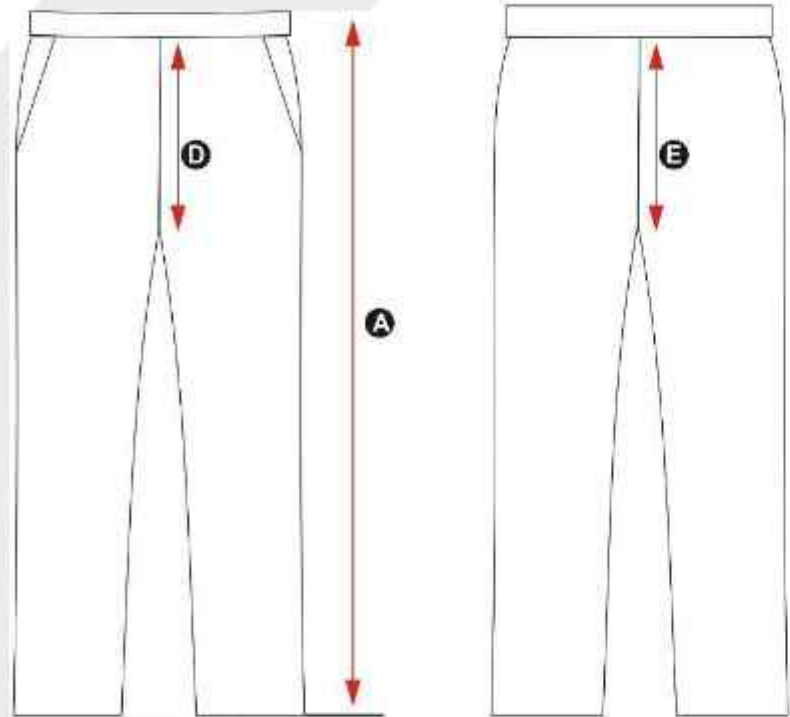

# T-SHIRT

	5XS	4XS	3XS	2XS	XS	S	M	L	XL	XXL	XXXL	4XL	5XL
<b>WOMEN'S SIZE CHART</b>	(26)	(28)	(30)	(32)	(34)	(36)	(38)	(40)	(42)	(44)	(46)	(48)	(50)
A BODY LENGTH	18	19	20	21	22	23	24	25	26	27	28	29	30
B CHEST (FRONT)	12 <sup>1/2</sup>	13 <sup>1/2</sup>	14 <sup>1/2</sup>	15 <sup>1/2</sup>	16 <sup>1/2</sup>	17 <sup>1/2</sup>	18 <sup>1/2</sup>	19 <sup>1/2</sup>	20 <sup>1/2</sup>	21 <sup>1/2</sup>	22 <sup>1/2</sup>	23 <sup>1/2</sup>	24 <sup>1/2</sup>

Note:

1. All the measurements are in Inches
2. Tolerance +/- 0.5 inches

**KRAGBUZZ**  
#WinInStyle

# LOWER

**A. Length**  
**B. Waist**  
**C. Bottom**

WOMEN'S SIZE CHART		3XS	2XS	XS	S	M	L	XL	XXL	XXXL	4XL	5XL
<b>A</b>	LENGTH	33 <sup>1/2</sup>	34 <sup>1/2</sup>	36 <sup>1/2</sup>	37 <sup>1/2</sup>	38 <sup>1/2</sup>	39 <sup>1/2</sup>	40 <sup>1/2</sup>	41 <sup>1/2</sup>	42 <sup>1/2</sup>	43 <sup>1/2</sup>	44 <sup>1/2</sup>
<b>B</b>	WAIST	22	24	26	28	30	32	34	36	38	40	42
<b>C</b>	BOTTOM	11	11 <sup>1/2</sup>	12	12 <sup>1/2</sup>	13	13 <sup>1/2</sup>	14	14	15	15 <sup>1/2</sup>	16

**Note:**

1. All the measurements are in Inches
2. Tolerance +/- 0.5 inches