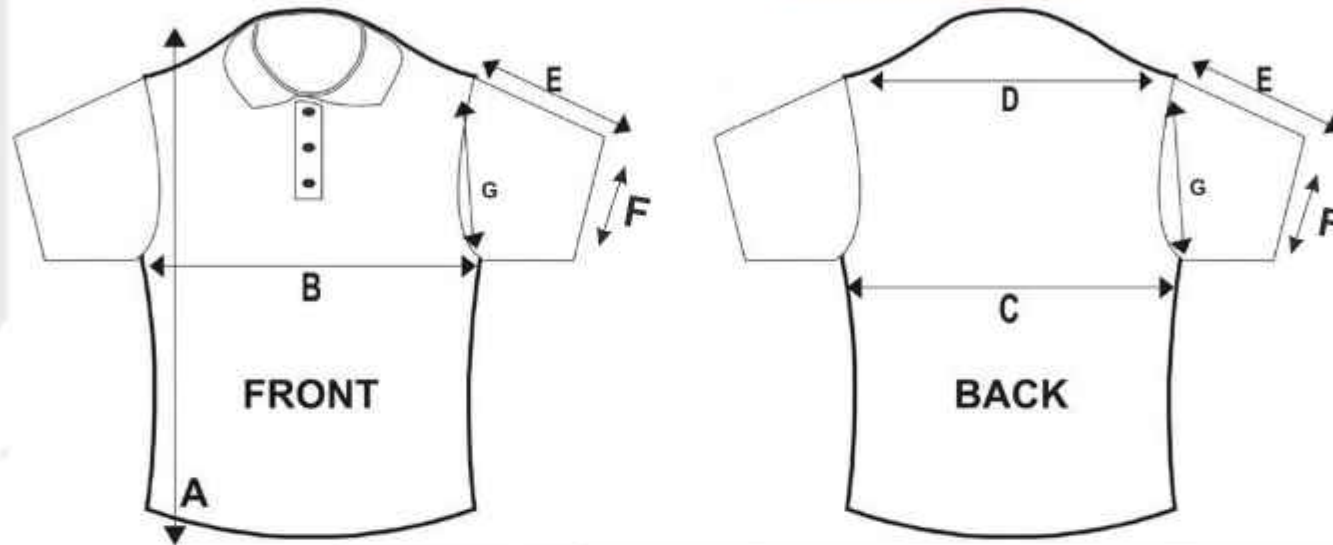

**KRAGBUZZ<sup>®</sup>**

#WinInStyle

**WOMEN'S SIZE**

**KRAGBUZZ**

#WinInStyle

# T-SHIRT

	5XS	4XS	3XS	2XS	XS	S	M	L	XL	XXL	XXXL	4XL	5XL
<b>WOMEN'S SIZE CHART</b>	(26)	(28)	(30)	(32)	(34)	(36)	(38)	(40)	(42)	(44)	(46)	(48)	(50)
A BODY LENGTH	18	19	20	21	22	23	24	25	26	27	28	29	30
B CHEST (FRONT)	12 <sup>1/2</sup>	13 <sup>1/2</sup>	14 <sup>1/2</sup>	15 <sup>1/2</sup>	16 <sup>1/2</sup>	17 <sup>1/2</sup>	18 <sup>1/2</sup>	19 <sup>1/2</sup>	20 <sup>1/2</sup>	21 <sup>1/2</sup>	22 <sup>1/2</sup>	23 <sup>1/2</sup>	24 <sup>1/2</sup>

Note:

1. All the measurements are in Inches
2. Tolerance +/- 0.5 inches

**KRAGBUZZ**  
#WinInStyle