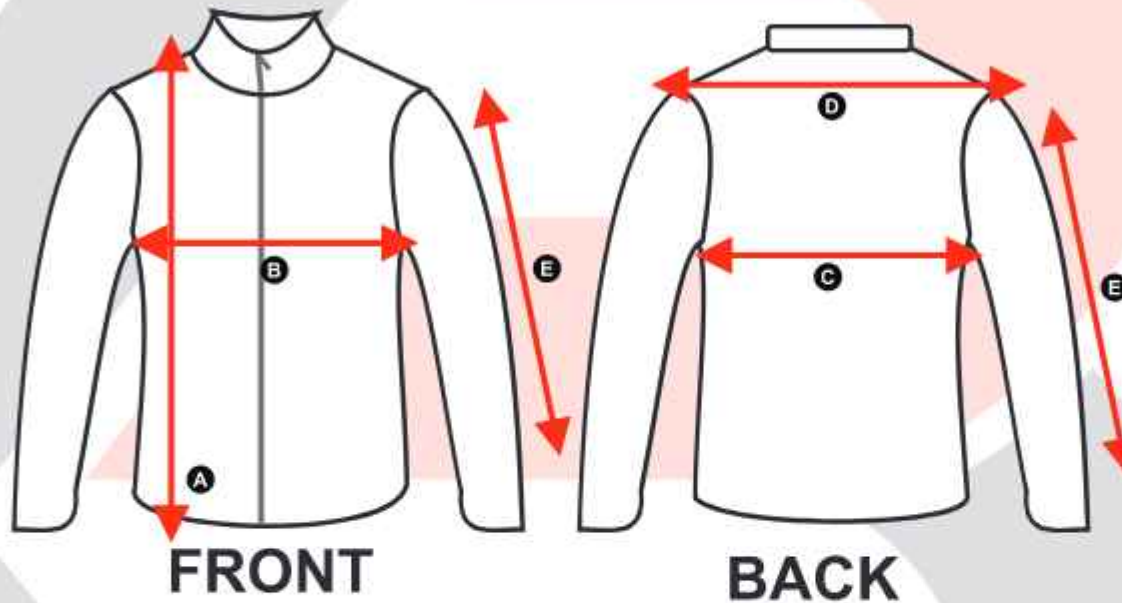

KRAGBUZZ
#WinInStyle

WOMEN'S JACKET

WOMEN'S SIZE CHART		4XS	3XS	2XS	XS	S	M	L	XL	XXL	3XL	4XL	5XL
A	BODY LENGTH	(28)	(30)	(32)	(34)	(36)	(38)	(40)	(42)	(44)	(46)	(48)	(50)
B	CHEST (FRONT)	19	20	21	22	23	24	25	26	27	28	29	30

Note:

1. All the measurements are in Inches
2. Tolerance +/- 0.5 inches