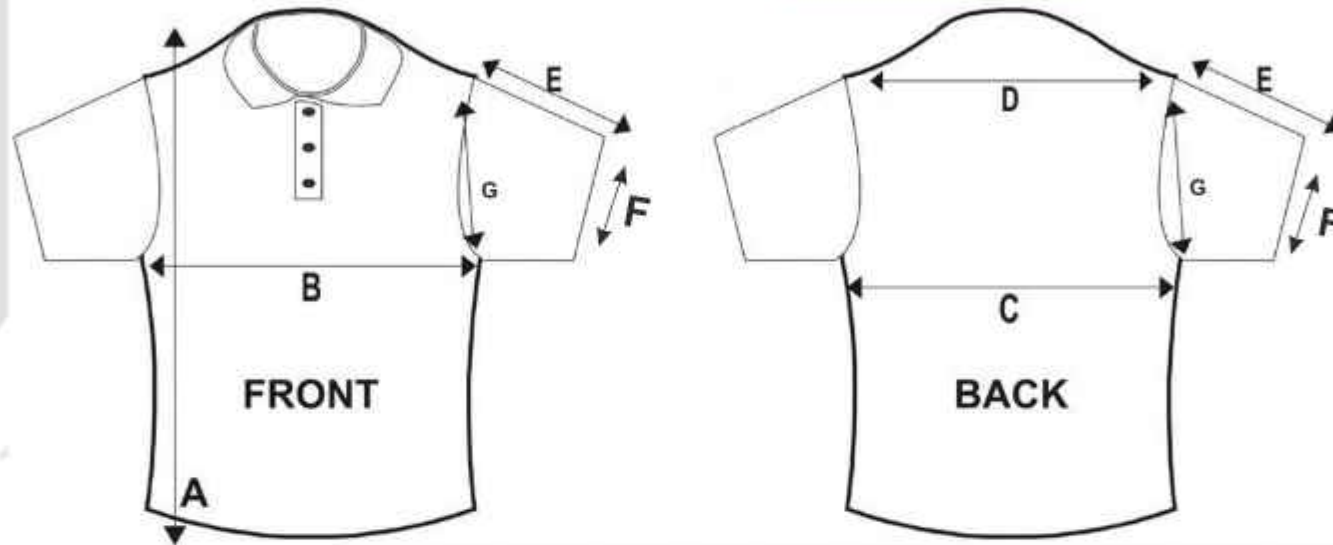

**KRAGBUZZ<sup>®</sup>**

#WinInStyle

**MEN'S SIZE**

**KRAGBUZZ**

#WinInStyle

# T-SHIRT

MEN'S SIZE CHART		4XS	3XS	2XS	XS	S	M	L	XL	XXL	XXXL	4XL	5XL
A	BODY LENGTH	(28)	(30)	(32)	(34)	(36)	(38)	(40)	(42)	(44)	(46)	(48)	(50)
B	CHEST (FRONT)	25	23	24	25	26	27	28	29	30	31	32	33
		15	16	17	18	19	20	21	22	23	24	25	26