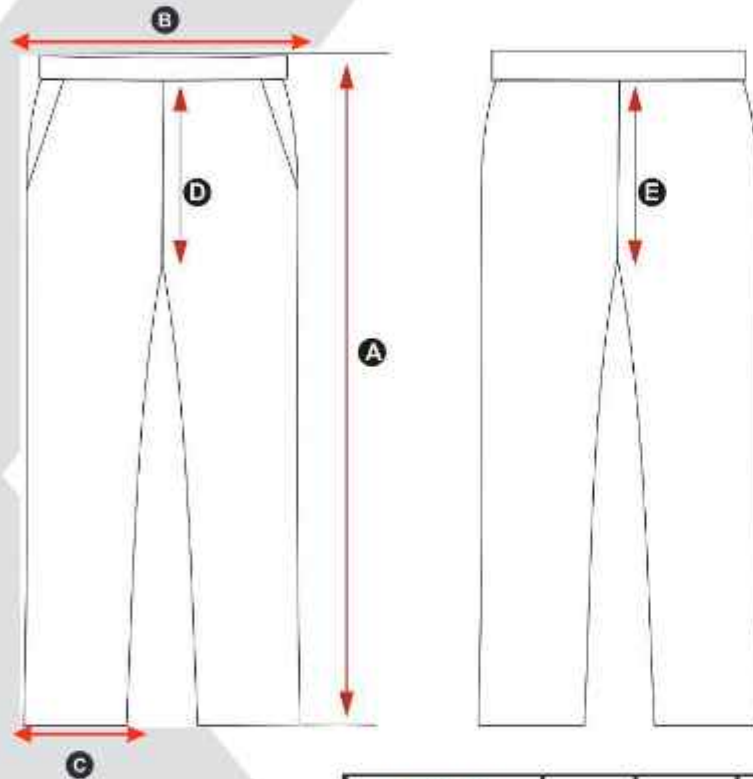

MEN'S LOWER

A. Length
B. Waist
C. Bottom

MEN'S SIZE CHART		3XS	2XS	XS	S	M	L	XL	XXL	XXXL	4XL	5XL
A	Length	35¹/₂	36¹/₂	37¹/₂	38¹/₂	39¹/₂	40¹/₂	41¹/₂	42¹/₂	43¹/₂	44¹/₂	45¹/₂
B	Waist	(22)	(24)	(26)	(28)	(30)	(32)	(34)	(36)	(38)	(40)	(42)
C	Bottom	11¹/₂	12	12¹/₂	13	13¹/₂	14¹/₂	15¹/₂	16	16¹/₂	17	17¹/₂

Note:

1. All the measurements are in Inches
2. Tolerance +/- 0.5 inches