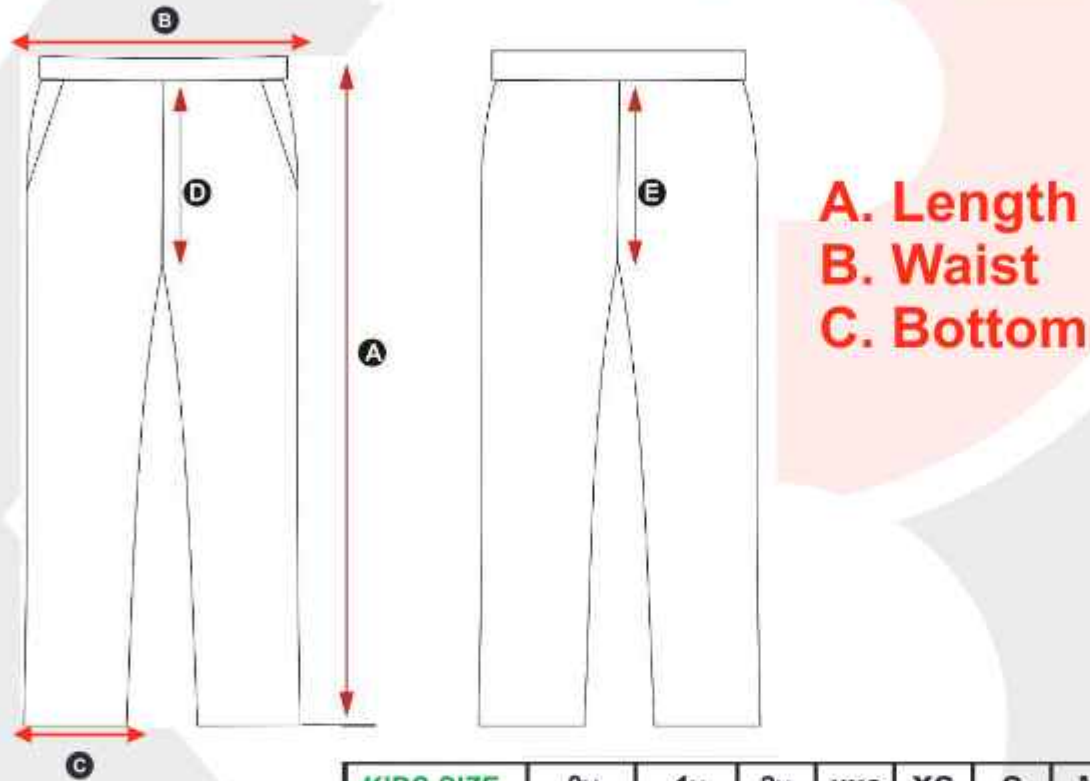

KIDS LOWER

A. Length
B. Waist
C. Bottom

KIDS SIZE	0y	1y	2y	xxs	XS	S	M	L	XL	EL	KL
AGE	(0-1y)	(1-2y)	(2y)	(3-4y)	(4-5y)	(6-7y)	(7-8y)	(8-9y)	(10-11y)	(11-12y)	(12-13y)
A Length	17	19	20^{1/2}	24^{1/2}	26^{1/2}	29	31	33	36	38	40
B Waist	17^{1/2}	18^{1/2}	19^{1/2}	20^{1/2}	21^{1/2}	22^{1/2}	24	25^{1/2}	27	28^{1/2}	30
C Bottom	8^{1/2}	9	9^{1/2}	10	10^{1/2}	11	11^{1/2}	12	12^{1/2}	13	13^{1/2}

Note:

1. All the measurements are in Inches
2. Tolerance +/- 0.5 inches