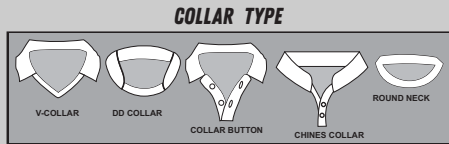

**DESIGN TYPE
FULL SUBLIMATION**

 **YELLOW**
 **NAVY BLUE**

(4.

**DESIGN TYPE
FULL SUBLIMATION**

 **YELLOW**
 **NAVY BLUE**

(5.)

COLLAR TYPE

**DESIGN TYPE
FULL SUBLIMATION**

-  SKY BLUE
-  ROYALE BLUE

(6.)

COLLAR TYPE

**DESIGN TYPE
FULL SUBLIMATION**

 **YELLOW**
 **FIROZI**

(7.

**DESIGN TYPE
FULL SUBLIMATION**

 **YELLOW**
 **RED**

(8.)

COLLAR TYPE

**DESIGN TYPE
FULL SUBLIMATION**

(9).

COLLAR TYPE

**DESIGN TYPE
FULL SUBLIMATION**

 **NAVY BLUE**
 **LEMON YELLOW**

(10.)