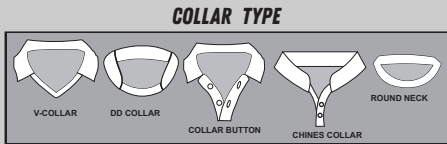

(1.

DESIGN TYPE
FULL SUBLIMATION

 BLUE
 NAVY BLUE

(2.)

DESIGN TYPE
FULL SUBLIMATION

 **SKY BLUE**
 **NAVY BLUE**

(3.)

COLLAR TYPE

**DESIGN TYPE
FULL SUBLIMATION**

 **YELLOW**
 **NAVY BLUE**

(4.

**DESIGN TYPE
FULL SUBLIMATION**

 **YELLOW**
 **NAVY BLUE**

(5.)

COLLAR TYPE

**DESIGN TYPE
FULL SUBLIMATION**