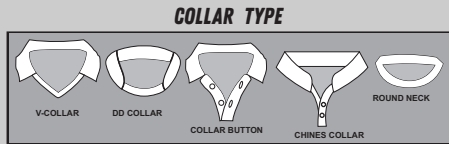

(1.

DESIGN TYPE
FULL SUBLIMATION

 BLUE
 NAVY BLUE

(2.)

DESIGN TYPE
FULL SUBLIMATION

 **SKY BLUE**
 **NAVY BLUE**

(3.)

COLLAR TYPE

**DESIGN TYPE
FULL SUBLIMATION**

 **YELLOW**
 **NAVY BLUE**

(4.

**DESIGN TYPE
FULL SUBLIMATION**

 **YELLOW**
 **NAVY BLUE**

(5.)

COLLAR TYPE

**DESIGN TYPE
FULL SUBLIMATION**