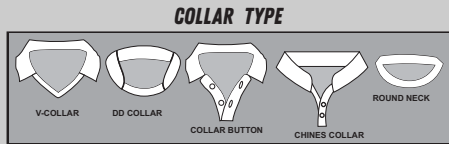

COLLAR TYPE

**DESIGN TYPE
FULL SUBLIMATION**

 **YELLOW**
 **NAVY BLUE**

(18.)

DESIGN TYPE
FULL SUBLIMATION

 RED
 NAVY BLUE

(19.)

**DESIGN TYPE
FULL SUBLIMATION**

 **YELLOW**
 **NAVY BLUE**

(20.)

DESIGN TYPE
FULL SUBLIMATION

 LEMON YELLOW
 NAVY BLUE