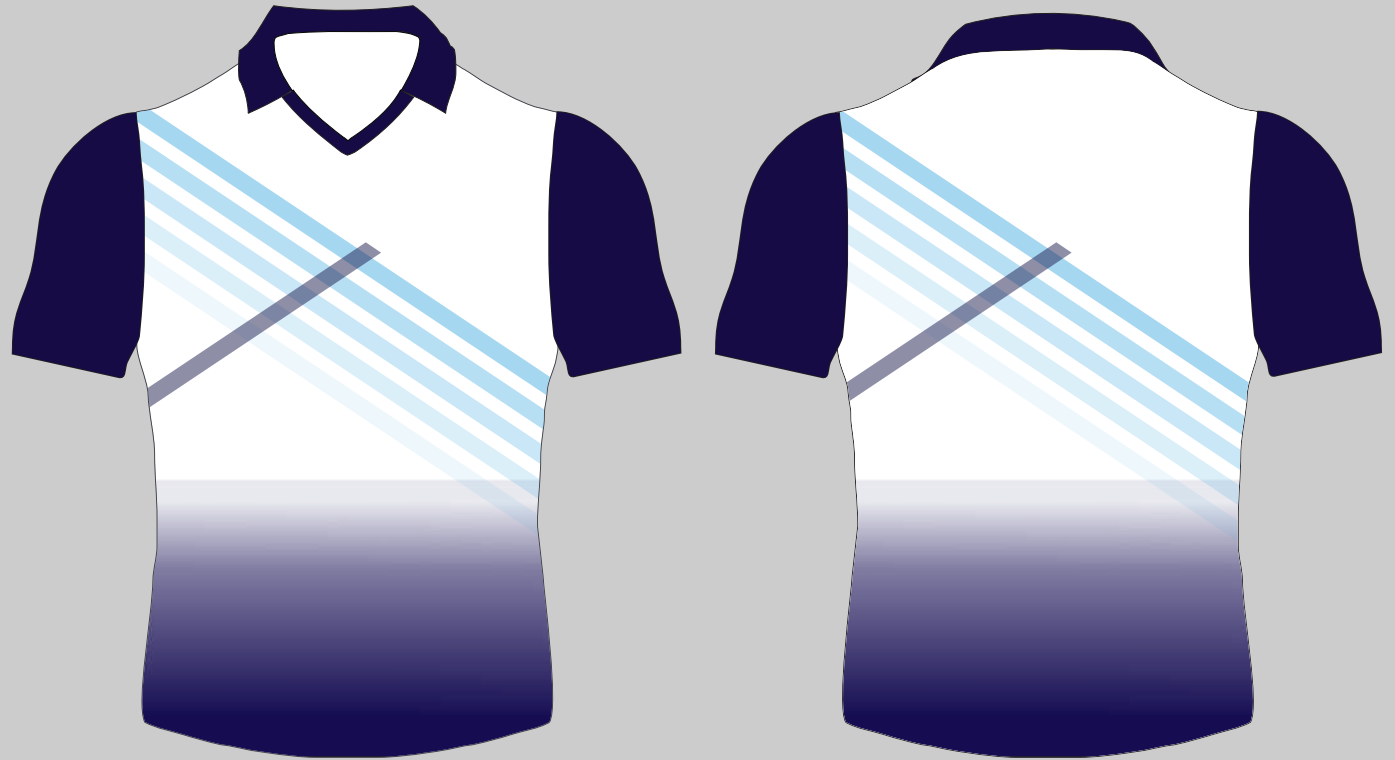

(1.

DESIGN TYPE
FULL SUBLIMATION

 BLUE
 NAVY BLUE

(2.)

DESIGN TYPE
FULL SUBLIMATION

 **SKY BLUE**
 **NAVY BLUE**

(3.)

COLLAR TYPE

-  SKY BLUE
-  ROYALE BLUE

(6.)

COLLAR TYPE

**DESIGN TYPE
FULL SUBLIMATION**

 **YELLOW**
 **FIROZI**

(7.

**DESIGN TYPE
FULL SUBLIMATION**

 **YELLOW**
 **RED**

(8.)

COLLAR TYPE

**DESIGN TYPE
FULL SUBLIMATION**

(9).

COLLAR TYPE

**DESIGN TYPE
FULL SUBLIMATION**

 **NAVY BLUE**
 **LEMON YELLOW**

(10.)

COLLAR TYPE

**DESIGN TYPE
FULL SUBLIMATION**

 **NAVY BLUE**
 **WHITE**

(11.)

**DESIGN TYPE
FULL SUBLIMATION**

 **NAVY BLUE**
 **SKY BLUE**

(12.)

**DESIGN TYPE
FULL SUBLIMATION**