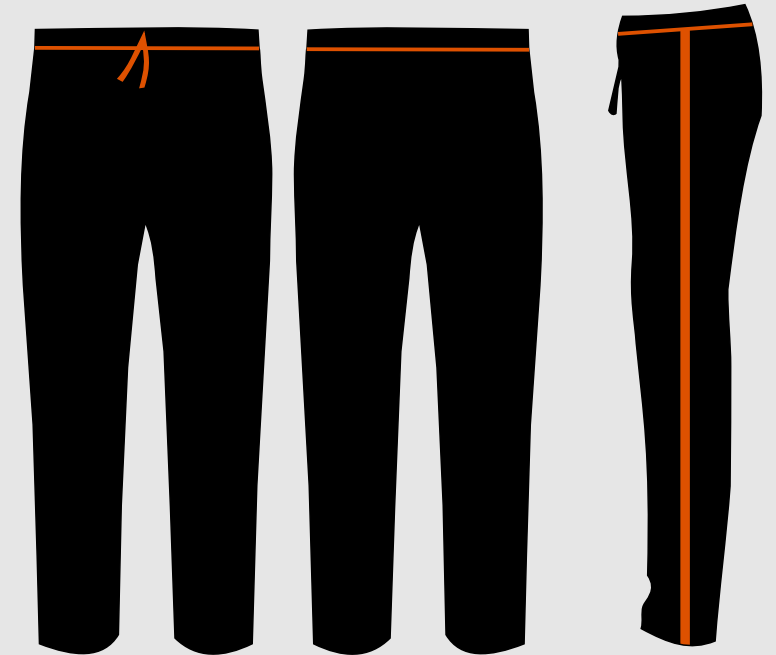

PLAYING KIT

NEON ORANGE

BLACK