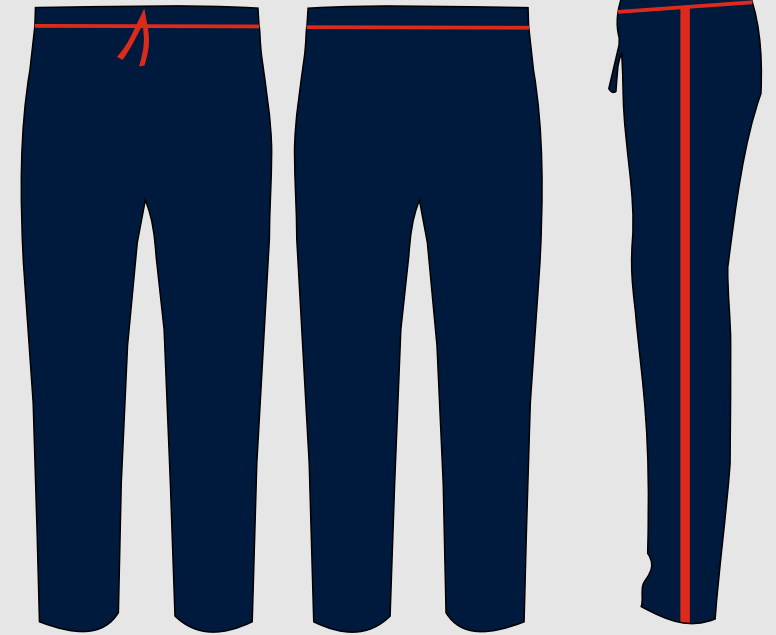

# PLAYING KIT

 BLACK

 SKY BLUE