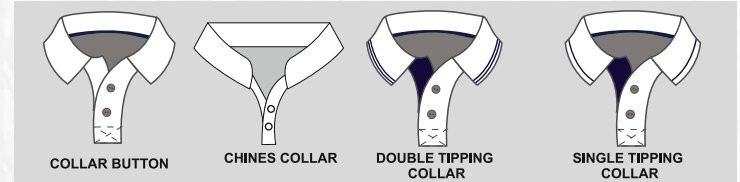

Collar Type

Piping Color

OFF WHITE

Collar Type

Piping Color

Mesh Type

- OFF WHITE
- NAVY BLUE

Collar Type

Piping Color

- OFF WHITE
- NAVY BLUE

Collar Type

Piping Color

Mesh Type

- OFF WHITE
- NAVY BLUE

Collar Type

Piping Color