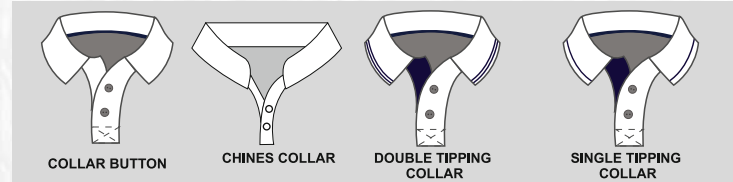

Collar Type

Piping Color

OFF WHITE

Collar Type

Piping Color

Mesh Type

- OFF WHITE
- NAVY BLUE

Collar Type

Piping Color

- OFF WHITE
- NAVY BLUE

Collar Type

Piping Color

Mesh Type

- OFF WHITE
- NAVY BLUE

Collar Type

Piping Color