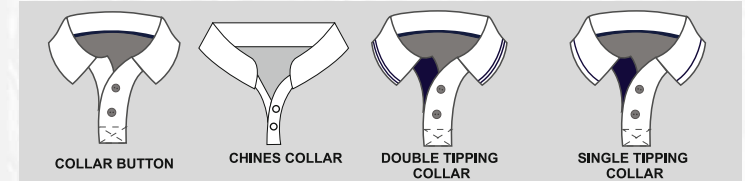

Mesh Type

- OFF WHITE
- NAVY BLUE

Collar Type

Piping Color

Mesh Type

- OFF WHITE
- NAVY BLUE

Collar Type

Piping Color