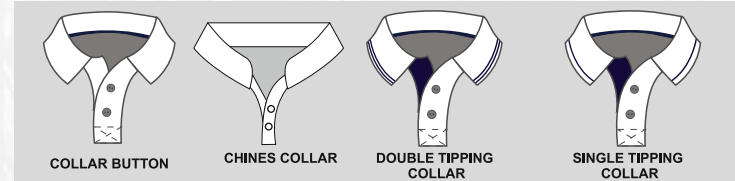

Collar Type

Piping Color

OFF WHITE

Collar Type

Piping Color

Mesh Type

- OFF WHITE
- NAVY BLUE

Collar Type

Piping Color

- OFF WHITE
- NAVY BLUE

Collar Type

Piping Color

Mesh Type

- OFF WHITE
- NAVY BLUE

Collar Type

Piping Color