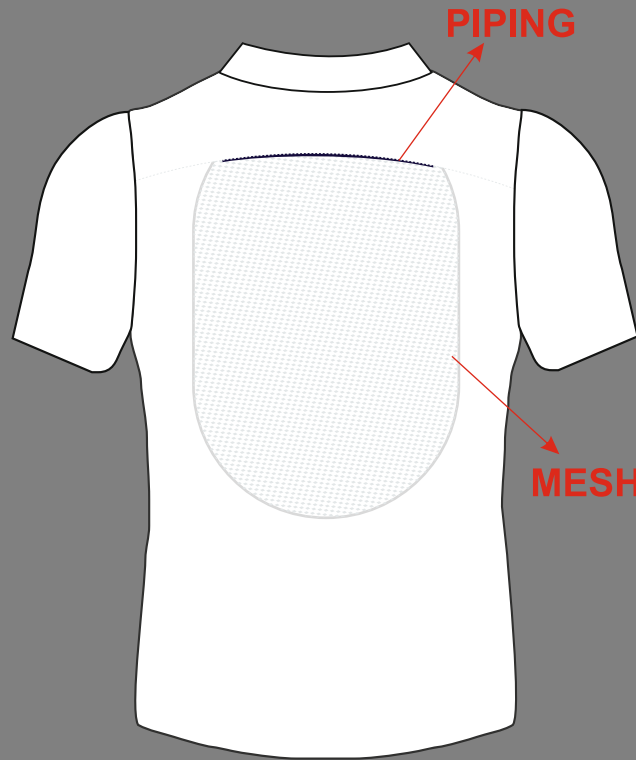

Mesh Type

- OFF WHITE
- NAVY BLUE

Collar Type

Piping Color

Mesh Type

- OFF WHITE
- NAVY BLUE

Collar Type

Piping Color