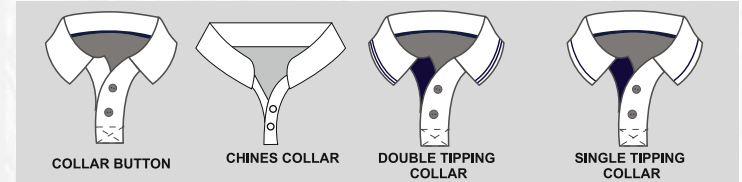

Mesh Type

- OFF WHITE
- NAVY BLUE

Collar Type

Piping Color

Mesh Type

- OFF WHITE
- NAVY BLUE

Collar Type

Piping Color

Mesh Type

- OFF WHITE
- NAVY BLUE

Collar Type

Piping Color

Mesh Type

- OFF WHITE
- NAVY BLUE