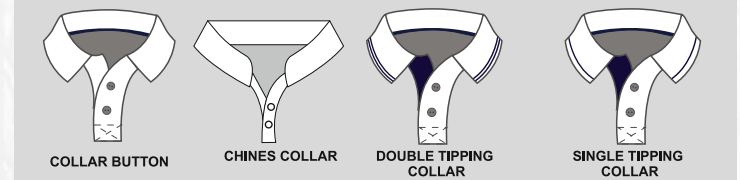

Mesh Type

- OFF WHITE
- NAVY BLUE

Collar Type

Piping Color

Mesh Type

- OFF WHITE
- NAVY BLUE

Collar Type

Piping Color