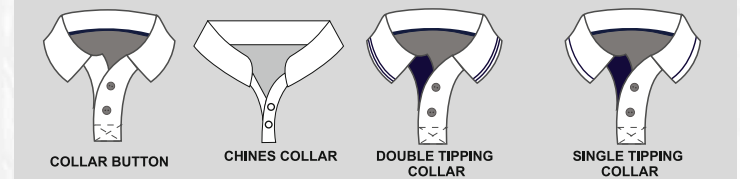

Mesh Type

- OFF WHITE
- NAVY BLUE

Collar Type

Piping Color

Mesh Type

- OFF WHITE
- NAVY BLUE

Collar Type

Piping Color