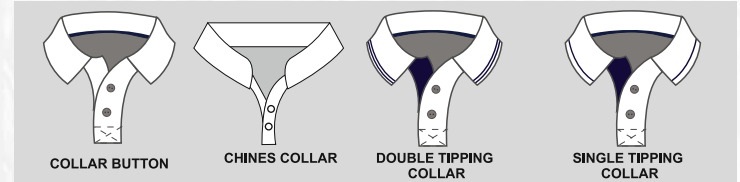

Collar Type

Piping Color

OFF WHITE

Collar Type

Piping Color

Mesh Type

- OFF WHITE
- NAVY BLUE

Collar Type

Piping Color

- OFF WHITE
- NAVY BLUE

Collar Type

Piping Color

Mesh Type

- OFF WHITE
- NAVY BLUE

Collar Type

Piping Color

Mesh Type

- OFF WHITE
- NAVY BLUE

Collar Type

Piping Color

Mesh Type

- OFF WHITE
- NAVY BLUE

Collar Type

Piping Color