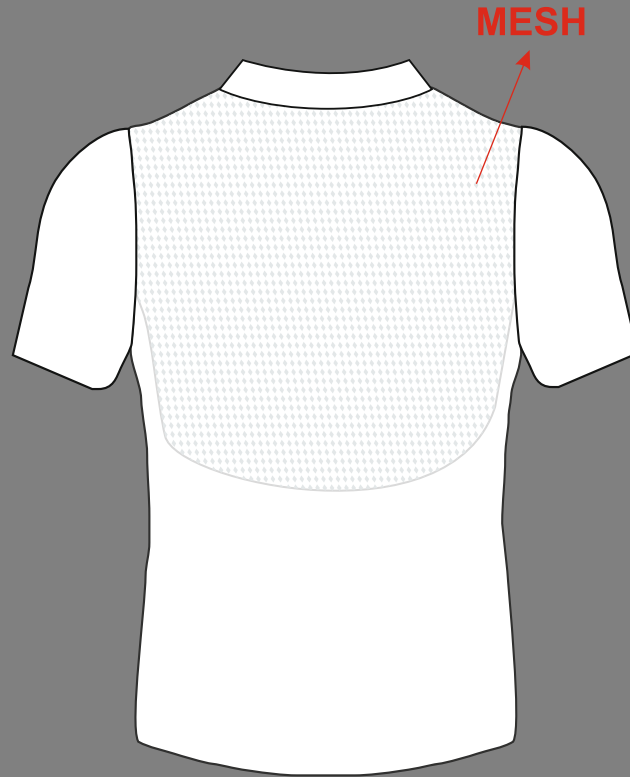

Collar Type

Piping Color

OFF WHITE

Collar Type

Piping Color

Mesh Type

- OFF WHITE
- NAVY BLUE

Collar Type

Piping Color

- OFF WHITE
- NAVY BLUE

Collar Type

Piping Color

Mesh Type

- OFF WHITE
- NAVY BLUE

Collar Type

Piping Color

Mesh Type

- OFF WHITE
- NAVY BLUE

Collar Type

Piping Color

Mesh Type

- OFF WHITE
- NAVY BLUE

Collar Type

Piping Color