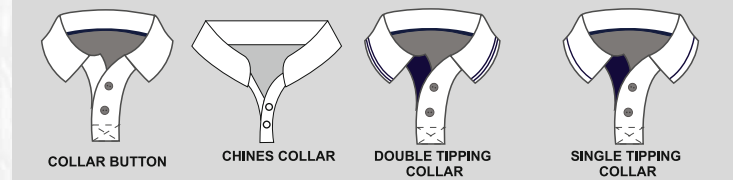

Mesh Type

- OFF WHITE
- NAVY BLUE

Collar Type

Piping Color

Mesh Type

- OFF WHITE
- NAVY BLUE

Collar Type

Piping Color