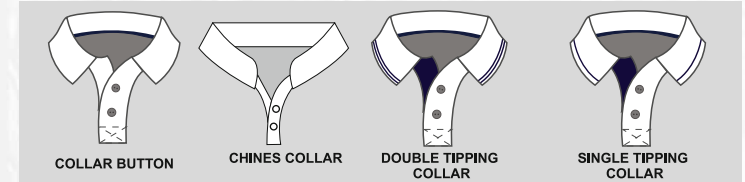

Mesh Type

- OFF WHITE
- NAVY BLUE

Collar Type

Piping Color

Mesh Type

- OFF WHITE
- NAVY BLUE

Collar Type

Piping Color