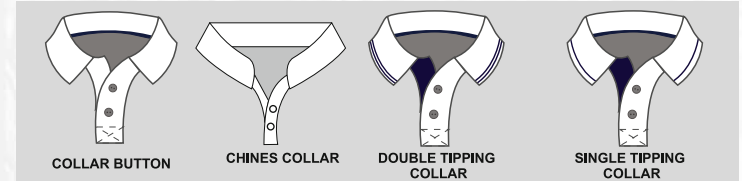

Collar Type

Piping Color

OFF WHITE

Collar Type

Piping Color

Mesh Type

- OFF WHITE
- NAVY BLUE

Collar Type

Piping Color

- OFF WHITE
- NAVY BLUE

Collar Type

Piping Color

Mesh Type

- OFF WHITE
- NAVY BLUE

Collar Type

Piping Color

Mesh Type

- OFF WHITE
- NAVY BLUE

Collar Type

Piping Color

Mesh Type

- OFF WHITE
- NAVY BLUE

Collar Type

Piping Color