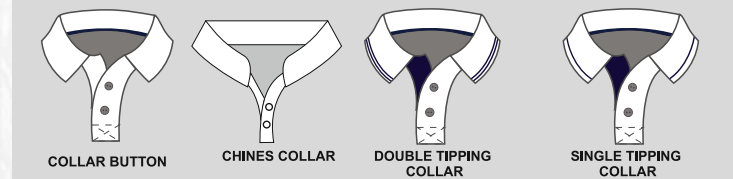

Collar Type

Piping Color

OFF WHITE

Collar Type

Piping Color

Mesh Type

- OFF WHITE
- NAVY BLUE

Collar Type

Piping Color

- OFF WHITE
- NAVY BLUE

Collar Type

Piping Color

Mesh Type

- OFF WHITE
- NAVY BLUE

Collar Type

Piping Color

Mesh Type

- OFF WHITE
- NAVY BLUE

Collar Type

Piping Color

Mesh Type

- OFF WHITE
- NAVY BLUE

Collar Type

Piping Color