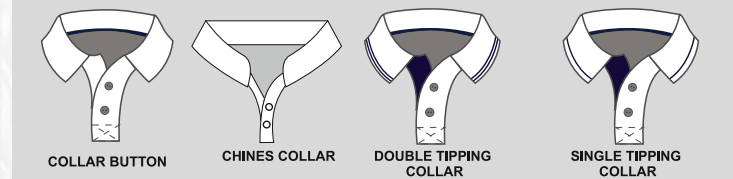

Mesh Type

- OFF WHITE
- NAVY BLUE

Collar Type

Piping Color

Mesh Type

- OFF WHITE
- NAVY BLUE

Collar Type

Piping Color

Mesh Type

- OFF WHITE
- NAVY BLUE

Collar Type

Piping Color

Mesh Type

- OFF WHITE
- NAVY BLUE