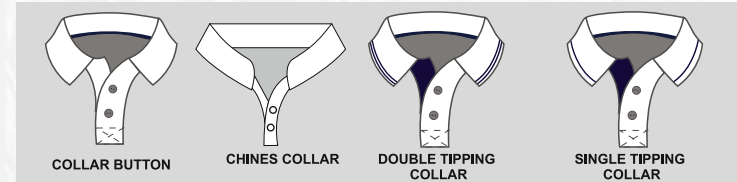

Mesh Type

- OFF WHITE
- NAVY BLUE

Collar Type

Piping Color

Mesh Type

- OFF WHITE
- NAVY BLUE

Collar Type

Piping Color