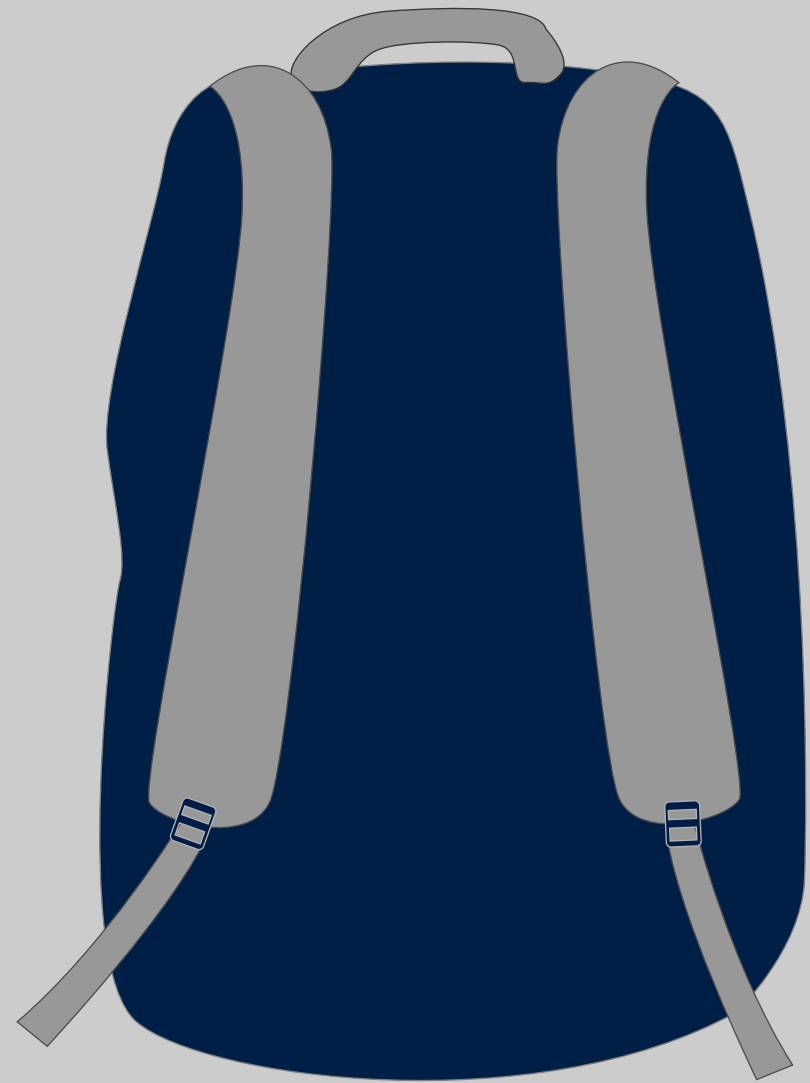

# HOODIE

FRONT

BACK

-  ROYAL BLUE
-  BLACK

# TRACKSUITS

FRONT

BACK

 NAVY BLUE

 GREY