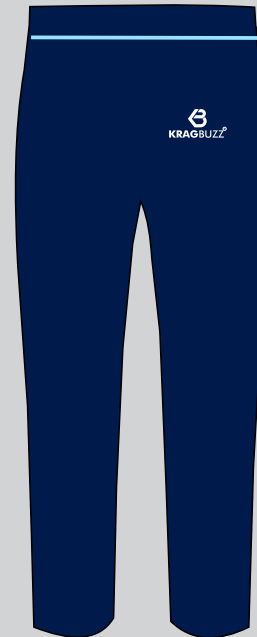

(1.)

COLLAR TYPE

COLOUR

 YELLOW  
 BLACK

DESIGN TYPE  
 FRONT BACK - SUBLIMATION

(2.)

COLLAR TYPE

COLOUR

 FIROZI  
 NAVY BLUE

DESIGN TYPE  
 FRONT BACK - SUBLIMATION

(3.)

COLLAR TYPE

COLOUR

 NAVY BLUE  
 ORANGE

DESIGN TYPE  
FRONT BACK - SUBLIMATION

(4.)

COLLAR TYPE

COLOUR

 RED  
 BLACK

DESIGN TYPE  
 FRONT BACK - SUBLIMATION

(5.)

COLLAR TYPE

COLOUR

 SKY BLUE  
 NAVY BLUE

DESIGN TYPE  
 FRONT BACK - SUBLIMATION

(6.)

COLLAR TYPE

COLOUR

WHITE

BLACK

DESIGN TYPE  
FRONT BACK - SUBLIMATION

(7.)