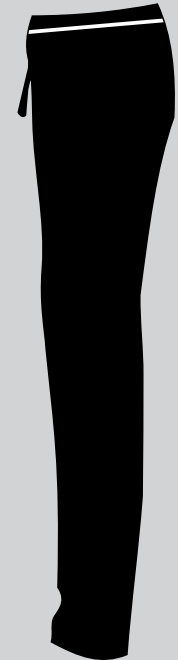

(1.)

COLLAR TYPE

COLOUR

 YELLOW  
 BLACK

DESIGN TYPE  
 FRONT BACK - SUBLIMATION

(2.)

COLLAR TYPE

COLOUR

 FIROZI  
 NAVY BLUE

DESIGN TYPE  
 FRONT BACK - SUBLIMATION

(3.)

COLLAR TYPE

COLOUR

 NAVY BLUE  
 ORANGE

DESIGN TYPE  
FRONT BACK - SUBLIMATION

(4.)

COLLAR TYPE

COLOUR

 RED  
 BLACK

DESIGN TYPE  
 FRONT BACK - SUBLIMATION

(5.)

COLLAR TYPE

COLOUR

 SKY BLUE  
 NAVY BLUE

DESIGN TYPE  
 FRONT BACK - SUBLIMATION

(6.)

COLLAR TYPE

COLOUR

WHITE

BLACK

DESIGN TYPE  
FRONT BACK - SUBLIMATION

(7.)