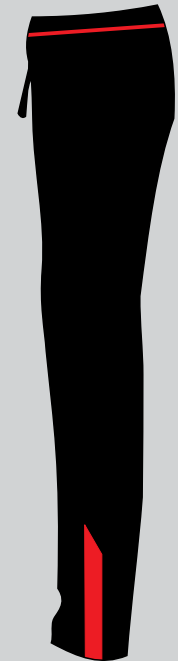

(1.)

COLLAR TYPE

COLOUR

 YELLOW  
 BLACK

DESIGN TYPE  
 FRONT BACK - SUBLIMATION

(2.)

COLLAR TYPE

COLOUR

 FIROZI  
 NAVY BLUE

DESIGN TYPE  
 FRONT BACK - SUBLIMATION

(3.)

COLLAR TYPE

COLOUR

 NAVY BLUE  
 ORANGE

DESIGN TYPE  
FRONT BACK - SUBLIMATION

(4.)

COLLAR TYPE

COLOUR

 RED  
 BLACK

DESIGN TYPE  
 FRONT BACK - SUBLIMATION

(5.)

COLLAR TYPE

COLOUR

 SKY BLUE  
 NAVY BLUE

DESIGN TYPE  
 FRONT BACK - SUBLIMATION

(6.)

COLLAR TYPE

COLOUR

WHITE

BLACK

DESIGN TYPE  
FRONT BACK - SUBLIMATION

(7.)