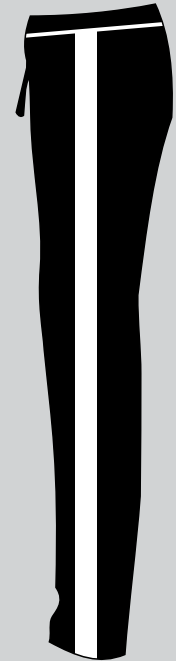

COLOUR

WHITE

BLACK

DESIGN TYPE
FRONT BACK - SUBLIMATION