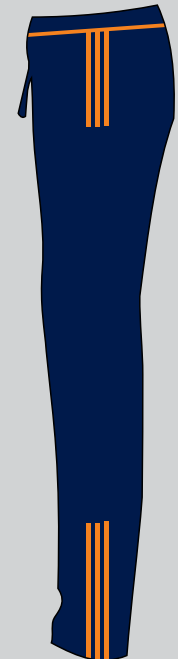

(1.)

COLLAR TYPE

COLOUR

 YELLOW  
 BLACK

DESIGN TYPE  
 FRONT BACK - SUBLIMATION

(2.)

COLLAR TYPE

COLOUR

 FIROZI  
 NAVY BLUE

DESIGN TYPE  
 FRONT BACK - SUBLIMATION

(3.)

COLLAR TYPE

COLOUR

 NAVY BLUE  
 ORANGE

DESIGN TYPE  
FRONT BACK - SUBLIMATION

(4.)

COLLAR TYPE

COLOUR

 RED  
 BLACK

DESIGN TYPE  
 FRONT BACK - SUBLIMATION

(5.)

COLLAR TYPE

COLOUR

 SKY BLUE  
 NAVY BLUE

DESIGN TYPE  
 FRONT BACK - SUBLIMATION

(6.)

COLLAR TYPE

COLOUR

WHITE

BLACK

DESIGN TYPE  
FRONT BACK - SUBLIMATION

(7.)