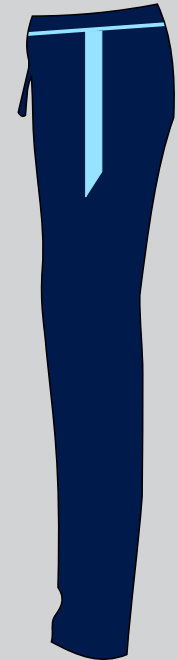

(1.)

COLLAR TYPE

COLOUR

 YELLOW  
 BLACK

DESIGN TYPE  
 FRONT BACK - SUBLIMATION

(2.)

COLLAR TYPE

COLOUR

 FIROZI  
 NAVY BLUE

DESIGN TYPE  
 FRONT BACK - SUBLIMATION

(3.)

COLLAR TYPE

COLOUR

 NAVY BLUE  
 ORANGE

DESIGN TYPE  
FRONT BACK - SUBLIMATION

(4.)

COLLAR TYPE

COLOUR

 RED  
 BLACK

DESIGN TYPE  
 FRONT BACK - SUBLIMATION

(5.)

COLLAR TYPE

COLOUR

 SKY BLUE  
 NAVY BLUE

DESIGN TYPE  
 FRONT BACK - SUBLIMATION

(6.)

COLLAR TYPE

COLOUR

WHITE

BLACK

DESIGN TYPE  
FRONT BACK - SUBLIMATION

(7.)