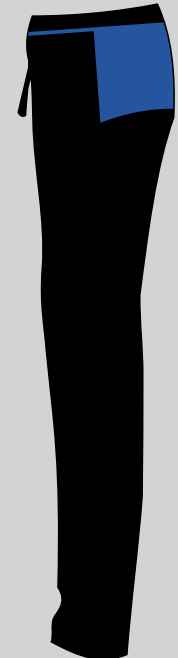

(1.)

COLLAR TYPE

COLOUR

 YELLOW  
 BLACK

DESIGN TYPE  
 FRONT BACK - SUBLIMATION

(2.)

COLLAR TYPE

COLOUR

COLLAR TYPE

COLOUR

 RED  
 BLACK

DESIGN TYPE  
 FRONT BACK - SUBLIMATION

(5.)

COLLAR TYPE

COLOUR

 SKY BLUE  
 NAVY BLUE

DESIGN TYPE  
 FRONT BACK - SUBLIMATION

(6.)

COLLAR TYPE

COLOUR

WHITE

BLACK

DESIGN TYPE  
FRONT BACK - SUBLIMATION

(7.)

COLLAR TYPE

COLOUR

 PINK  
 NAVY BLUE

DESIGN TYPE  
 FRONT BACK - SUBLIMATION

(8.)

**COLLAR TYPE**

**COLOUR**

 ROYAL BLUE  
 BLACK