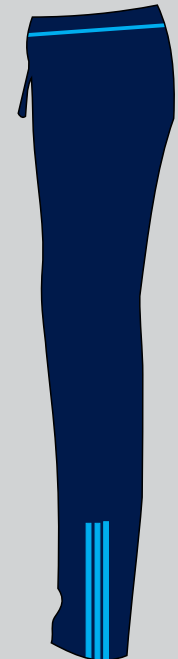

(1.)

COLLAR TYPE

COLOUR

 YELLOW  
 BLACK

DESIGN TYPE  
 FRONT BACK - SUBLIMATION

(2.)

COLLAR TYPE

COLOUR

 FIROZI  
 NAVY BLUE

DESIGN TYPE  
 FRONT BACK - SUBLIMATION

(3.)

COLLAR TYPE

COLOUR

 NAVY BLUE  
 ORANGE

DESIGN TYPE  
FRONT BACK - SUBLIMATION

(4.)

COLLAR TYPE

COLOUR

 RED  
 BLACK

DESIGN TYPE  
 FRONT BACK - SUBLIMATION

(5.)

COLLAR TYPE

COLOUR

 SKY BLUE  
 NAVY BLUE

DESIGN TYPE  
 FRONT BACK - SUBLIMATION

(6.)

COLLAR TYPE

COLOUR

WHITE

BLACK

DESIGN TYPE  
FRONT BACK - SUBLIMATION

(7.)