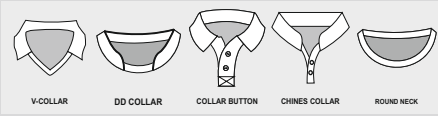

(1.)

COLLAR TYPE

DESIGN TYPE
FULL SUBLIMATION

 BOTTEL GREEN
 MAGENTA

(2.)

COLLAR TYPE

**DESIGN TYPE
FULL SUBLIMATION**

 **NAVY BLUE**
 **YELLOW**

(3.)

COLLAR TYPE

DESIGN TYPE
FULL SUBLIMATION

 BOTTEL GREEN
 SKY BLUE

(4.)

COLLAR TYPE

**DESIGN TYPE
FULL SUBLIMATION**

 **ORANGE**
 **ICE BLUE**

(5.)

COLLAR TYPE

**DESIGN TYPE
FULL SUBLIMATION**

 **NAVY BLUE**
 **ROYAL BLUE**

(6.)

COLLAR TYPE

DESIGN TYPE
FULL SUBLIMATION

NAVY BLUE
ORANGE