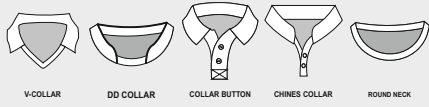

COLLAR TYPE

(1.

DESIGN TYPE  
FULL SUBLIMATION

 BOTTEL GREEN  
 NEW GREEN

(2.)

COLLAR TYPE

DESIGN TYPE  
FULL SUBLIMATION

 NAVY BLUE  
 FIROZI

(3.)

COLLAR TYPE

DESIGN TYPE  
FULL SUBLIMATION

BLACK  
ORANGE

(4.)

COLLAR TYPE

DESIGN TYPE  
FULL SUBLIMATION

 MAGENTA  
 NAVY BLUE

(5.)

**DESIGN TYPE  
FULL SUBLIMATION**

 RED  
 NAVY BLUE

(6.)

COLLAR TYPE

DESIGN TYPE  
FULL SUBLIMATION

 ROYAL BLUE  
 BLACK

(7.)