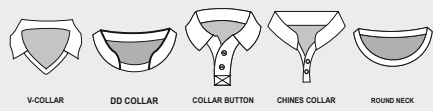

COLLAR TYPE

(1.

DESIGN TYPE  
FULL SUBLIMATION

 BOTTEL GREEN  
 NEW GREEN

(2.)

COLLAR TYPE

DESIGN TYPE  
FULL SUBLIMATION

 NAVY BLUE  
 FIROZI

(3.)

COLLAR TYPE

DESIGN TYPE  
FULL SUBLIMATION

BLACK  
ORANGE

(4.)

COLLAR TYPE

DESIGN TYPE  
FULL SUBLIMATION

 MAGENTA  
 NAVY BLUE

(5.)

**DESIGN TYPE  
FULL SUBLIMATION**

 RED  
 NAVY BLUE

(6.)

COLLAR TYPE

DESIGN TYPE  
FULL SUBLIMATION

 ROYAL BLUE  
 BLACK

(7.)