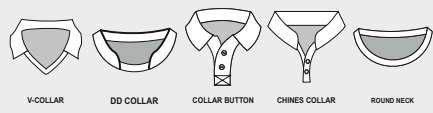

COLLAR TYPE

(1.

DESIGN TYPE  
FULL SUBLIMATION

 BOTTEL GREEN  
 NEW GREEN

(2.)

COLLAR TYPE

DESIGN TYPE  
FULL SUBLIMATION

 NAVY BLUE  
 FIROZI

(3.)

COLLAR TYPE

DESIGN TYPE  
FULL SUBLIMATION

BLACK  
ORANGE

(4.)

COLLAR TYPE

DESIGN TYPE  
FULL SUBLIMATION

 MAGENTA  
 NAVY BLUE

(5.)

**DESIGN TYPE  
FULL SUBLIMATION**

 RED  
 NAVY BLUE

(6.)

COLLAR TYPE

DESIGN TYPE  
FULL SUBLIMATION

 ROYAL BLUE  
 BLACK

(7.)