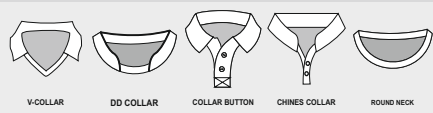

(5.)

**DESIGN TYPE  
FULL SUBLIMATION**

 RED  
 NAVY BLUE

(6.)

COLLAR TYPE

DESIGN TYPE  
FULL SUBLIMATION

 ROYAL BLUE  
 BLACK

(7.)

COLLAR TYPE

DESIGN TYPE  
FULL SUBLIMATION

BLACK  
PINK

(8.)

COLLAR TYPE

DESIGN TYPE  
FULL SUBLIMATION

NAVY BLUE  
SKY BLUE

(9.)

COLLAR TYPE

DESIGN TYPE  
FULL SUBLIMATION

BLACK  
RED

(10.)

COLLAR TYPE

DESIGN TYPE  
FULL SUBLIMATION

 RED  
 ROYAL BLUE