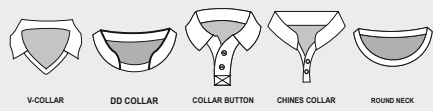

(3.)

COLLAR TYPE

DESIGN TYPE  
FULL SUBLIMATION

BLACK  
ORANGE

(4.)

COLLAR TYPE

DESIGN TYPE  
FULL SUBLIMATION

 MAGENTA  
 NAVY BLUE

(5.)

**DESIGN TYPE  
FULL SUBLIMATION**

 RED  
 NAVY BLUE

(6.)

COLLAR TYPE

DESIGN TYPE  
FULL SUBLIMATION

 ROYAL BLUE  
 BLACK

(7.)

COLLAR TYPE

DESIGN TYPE  
FULL SUBLIMATION

BLACK  
PINK

(8.)

COLLAR TYPE

DESIGN TYPE  
FULL SUBLIMATION

NAVY BLUE  
SKY BLUE

(9.)