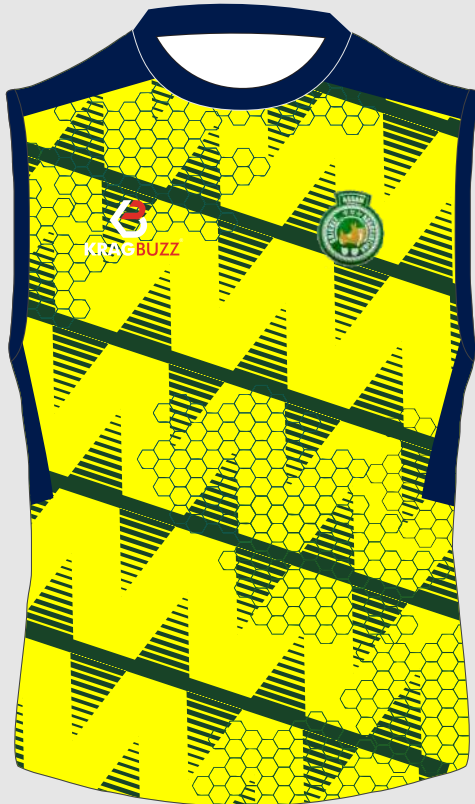

FABRIC - EMBOSS PRINT

 YELLOW

 NAVY BLUE

FRONT

BACK

FABRIC - LYCRA

YELLOW

NAVY BLUE

TRAVEL T-SHIRT

FRONT

BACK

FRONT

BACK

YELLOW

NAVY BLUE

FABRIC - MICRO PP + MESH

FRONT

BACK

SIDE

YELLOW

NAVY BLUE

FABRIC - NS LYCRA + MESH