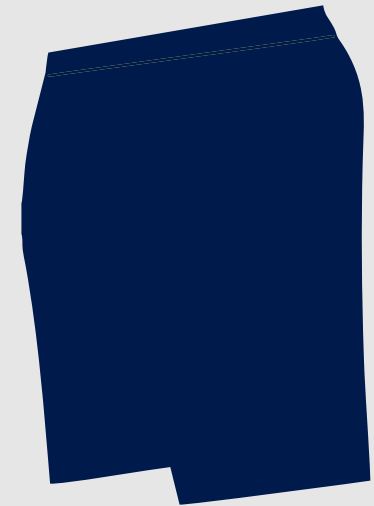

FABRIC - EMBOSS PRINT

 YELLOW

 NAVY BLUE

FRONT

BACK

FABRIC - LYCRA

YELLOW

NAVY BLUE

TRAVEL T-SHIRT

FRONT

BACK

FRONT

BACK

YELLOW

NAVY BLUE

FABRIC - MICRO PP + MESH

FRONT

BACK

SIDE

YELLOW

NAVY BLUE

FABRIC - NS LYCRA + MESH