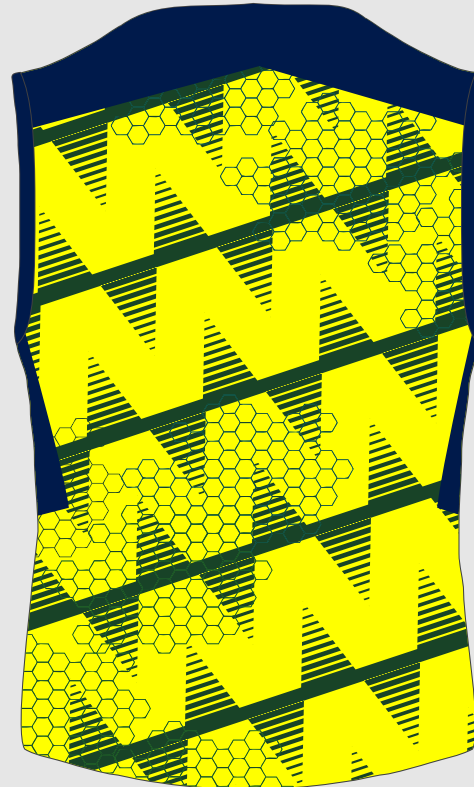

FABRIC - EMBOSS PRINT

 YELLOW

 NAVY BLUE

FRONT

BACK

FABRIC - LYCRA

YELLOW

NAVY BLUE

TRAVEL T-SHIRT

FRONT

BACK

FRONT

BACK

YELLOW

NAVY BLUE

FABRIC - MICRO PP + MESH

FRONT

BACK

SIDE

YELLOW

NAVY BLUE

FABRIC - NS LYCRA + MESH